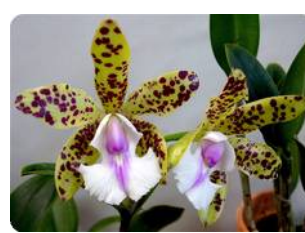

Blc. Hippodamia

Blc. Lius Joyance x Tzeng
Wen Beauty

Blc. Ports of Paradise 'Green
Ching Hwa'

Blc. Sun Mei Gold Sun Spot

Br. perrinii x Ca. bicolor var.
grossii

C. Green Emerald 'Orchid
Queen'

Ca. (Endless Summer x
Thospol Spot) YNS Green
Leopard

Ca. (Penny Kuroda x
Interglossa) x Black Jack

Ca. Batalinii x Maui Maid White

Ca. Callistoglossa

Ca. gaskelliana alba x Hardyana semi alba

Ca. Hiroshima Melody Blue Genie

Ca. Nakornchasiri Delight

Ca. NSA Big China