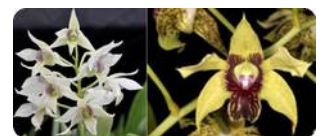

D. Nancy Fairfax x Aussies Tapestry