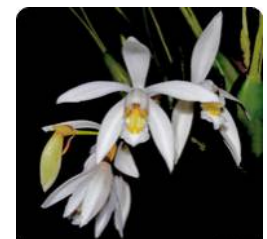

Coeloglyne carinata x sanderiana