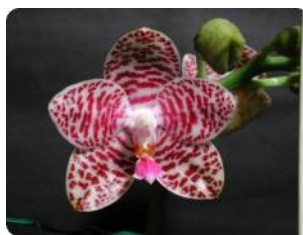

Phal. Brother Glory 'Long Fong' AM/AOS