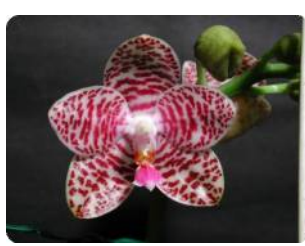

Phal. Brother Glory 'Long Fong' AM/AOS